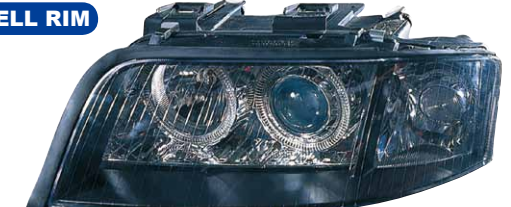

TUNING PARTS
 446-1117PXNDAM1

CELL RIM

H7/H7/W2.3W/PY21W CHROME
 446-1117PXNDHM1

CELL RIM+HID

D2S/H7/W2.3W/PY21W
CHROME W/O BALLAST

TUNING PARTS
 446-1117PXNDAM2

CELL RIM

H7/H7/W2.3W/PY21W BLACK
 446-1117PXNDHM2