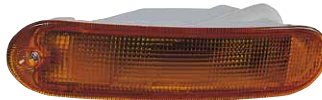

BLACK

'97-'00

314-1607PTB-VC
314-1607PTB-VS
FRONT LAMP
20PRS 3.40CFT

OEM PARTS
314-1607R/L-AS