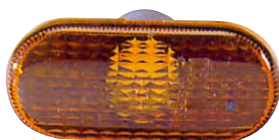

551-1944PX
TAIL LAMP
4PRS 3.3CFT

OEM PARTS
551-1944R/L-UE

TUNING PARTS
551-1944PX

LED

MASTR '98-'02
MIDLM
PEMUM 340 '96-'05

TWNG '94/19 II '92/LAGNA '95

551-1403P3BEVC
551-1403P3BEVS
SIDE LAMP
50PRS 0.90CFT

OEM PARTS
551-1403N-UE

TUNING PARTS
551-1403P3BEVC

TUNING PARTS
551-1403P3BEVS

WY5W CLEAR

WY5W SMOKE

TWNG '01-'07

551-1139P-LDEM2
HEAD LAMP
3PRS 5.18CFT

OEM PARTS
551-1139R/L-LD-EM