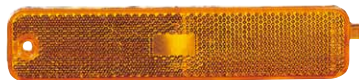

GRAN PRI '04-'06

336-1111P-AS1
336-1111P-US1
HEAD LAMP
2PRS 5.56CFT

OEM PARTS
336-1111R/L-AS

TUNING PARTS
336-1111P-AS1
336-1111P-US1

HB3/HB4 CHROME

SUNFRE '95-'05

332-1659P-B-C
FRONT LAMP
20PRS 4.15CFT

OEM PARTS
332-1659R/L-US

TUNING PARTS
332-1659P-B-C

12V21W CLEAR

'95-'02

332-1431PXB-VC
SIDE LAMP
50PRS 1.30CFT

OEM PARTS
332-1431R/L-US

TUNING PARTS
332-1431PXB-VC

CLEAR

RN

C-LIO 5D '98-'00

551-1136P-LDEM1
551-1136P-LDEM2
HEAD LAMP
2PRS 5.06CFT
2PRS 4.62CFT

OEM PARTS
551-1130R/L-LD-EM

TUNING PARTS
551-1136P-LDEM1

H7/9005/PY21W/W5W PROJECTOR CHROME

TUNING PARTS
551-1136P-LDEM2