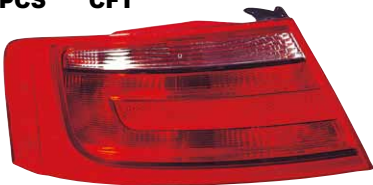

446-1907-UE

TAIL LAMP
R 8T0945096
L 8T0945095
PCS CFT