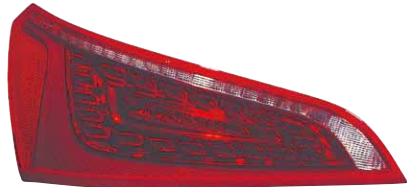

446-1918

TAIL LAMP
R 8R0945094A
L 8R0945093A
PCS CFT