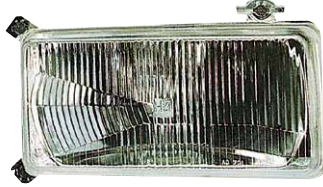

**80 '78-'86**

**80 '86-'91**

**AD**

**80 '91-'94**

**441-1120-RD**

**HEAD LAMP**

R  
L  
6PCS 5.80CFT

'78-'84  
43T