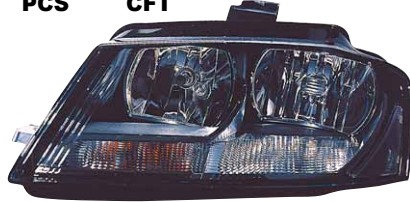

446-1125-RDEM2

HEAD LAMP
R 8P0941004AK
L 8P0941003AK
PCS CFT

H7/H7/PSY24W/PS19W